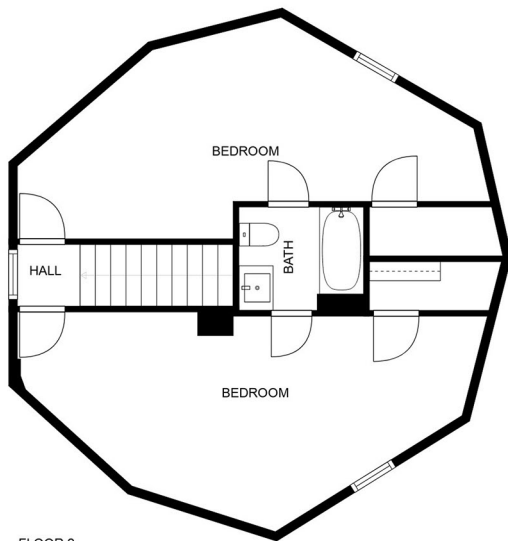

GROSS INTERNAL AREA  
 FLOOR 1: 2327 sq. ft, EXCLUDED AREAS:  
 GARAGE: 474 sq. ft  
 TOTAL: 2327 sq. ft

FLOOR 1

FLOOR 2

FLOOR 3

GROSS INTERNAL AREA  
 FLOOR 1: 562 sq. ft, FLOOR 2: 837 sq. ft  
 FLOOR 3: 948 sq. ft, EXCLUDED AREAS:  
 GARAGE: 404 sq. ft, BALCONY: 179 sq. ft  
 TOTAL: 2347 sq. ft

FLOOR 2

FLOOR 1

(WITHOUT DIMENSIONS)