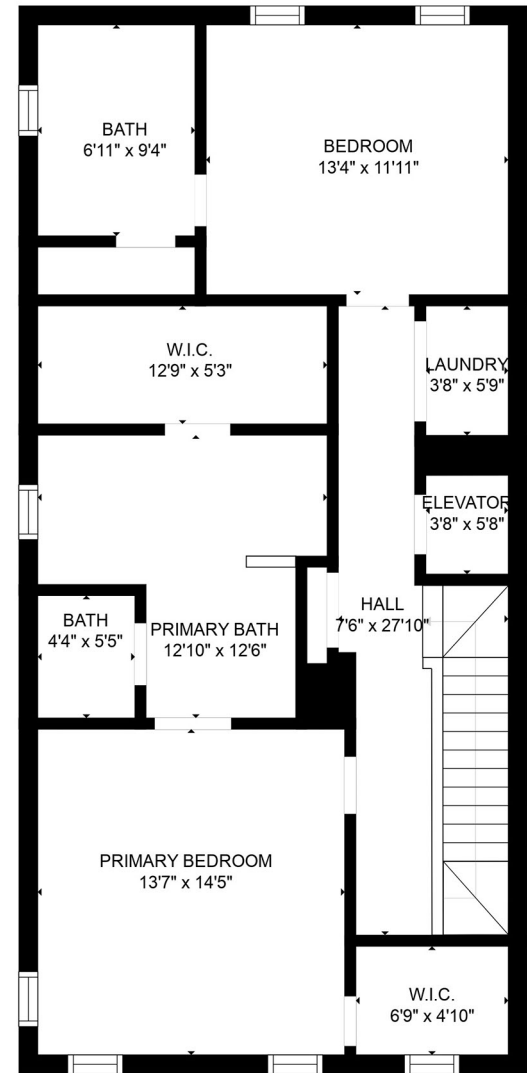

GROSS INTERNAL AREA  
 FLOOR 1: 2327 sq. ft, EXCLUDED AREAS:  
 GARAGE: 474 sq. ft  
 TOTAL: 2327 sq. ft

FLOOR 1

FLOOR 2

FLOOR 3

GROSS INTERNAL AREA  
 FLOOR 1: 562 sq. ft, FLOOR 2: 837 sq. ft  
 FLOOR 3: 948 sq. ft, EXCLUDED AREAS:  
 GARAGE: 404 sq. ft, BALCONY: 179 sq. ft  
 TOTAL: 2347 sq. ft

FLOOR 2

FLOOR 1

(WITHOUT DIMENSIONS)