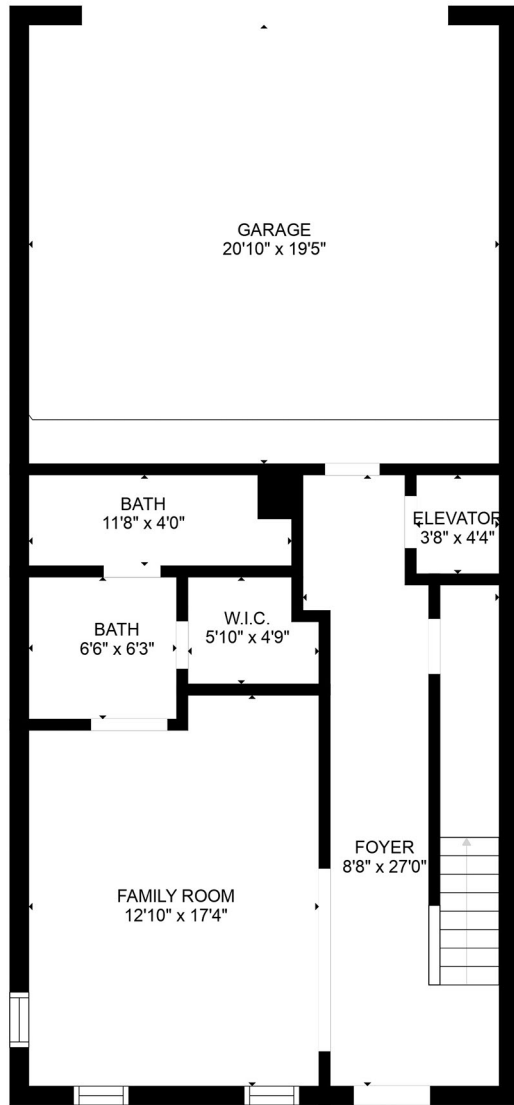

GROSS INTERNAL AREA  
 FLOOR 1: 2327 sq. ft, EXCLUDED AREAS:  
 GARAGE: 474 sq. ft  
 TOTAL: 2327 sq. ft

FLOOR 1

FLOOR 2

FLOOR 3

GROSS INTERNAL AREA  
 FLOOR 1: 562 sq. ft, FLOOR 2: 837 sq. ft  
 FLOOR 3: 948 sq. ft, EXCLUDED AREAS:  
 GARAGE: 404 sq. ft, BALCONY: 179 sq. ft  
 TOTAL: 2347 sq. ft

FLOOR 2

FLOOR 1

(WITHOUT DIMENSIONS)