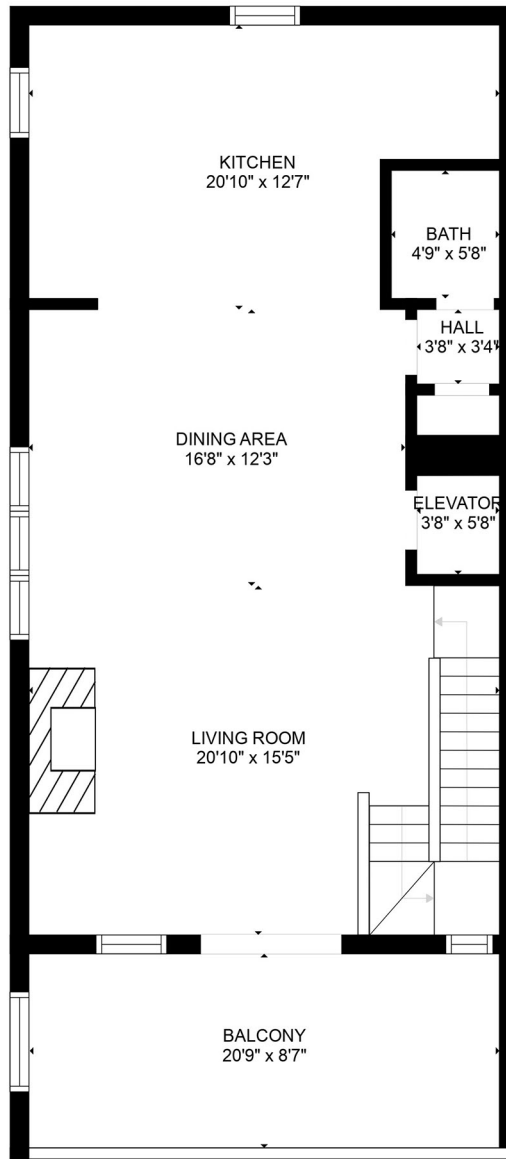

GROSS INTERNAL AREA  
 FLOOR 1: 2327 sq. ft, EXCLUDED AREAS:  
 GARAGE: 474 sq. ft  
 TOTAL: 2327 sq. ft

FLOOR 1

FLOOR 2

FLOOR 3

GROSS INTERNAL AREA  
 FLOOR 1: 562 sq. ft, FLOOR 2: 837 sq. ft  
 FLOOR 3: 948 sq. ft, EXCLUDED AREAS:  
 GARAGE: 404 sq. ft, BALCONY: 179 sq. ft  
 TOTAL: 2347 sq. ft

FLOOR 2

FLOOR 1

(WITHOUT DIMENSIONS)