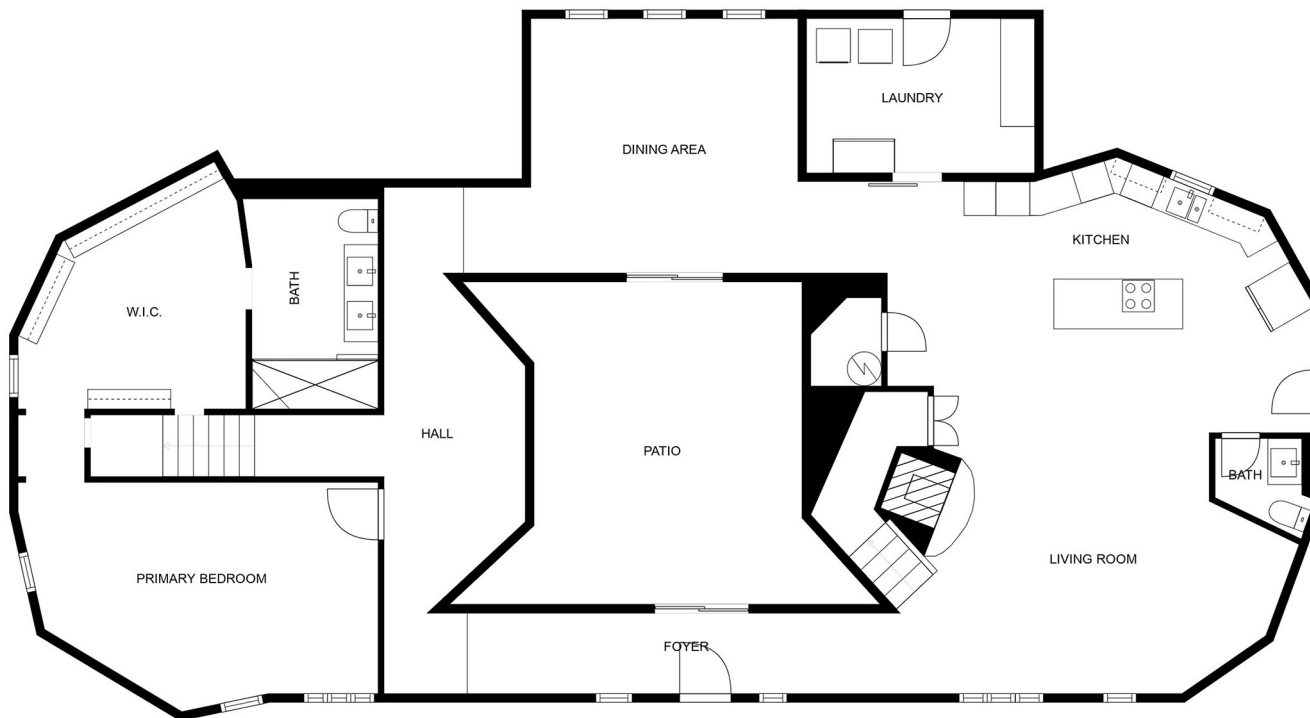

GROSS INTERNAL AREA  
 FLOOR 1: 2327 sq. ft, EXCLUDED AREAS:  
 GARAGE: 474 sq. ft  
 TOTAL: 2327 sq. ft

FLOOR 1

FLOOR 2

FLOOR 3

GROSS INTERNAL AREA  
 FLOOR 1: 562 sq. ft, FLOOR 2: 837 sq. ft  
 FLOOR 3: 948 sq. ft, EXCLUDED AREAS:  
 GARAGE: 404 sq. ft, BALCONY: 179 sq. ft  
 TOTAL: 2347 sq. ft

FLOOR 2

FLOOR 1

(WITHOUT DIMENSIONS)